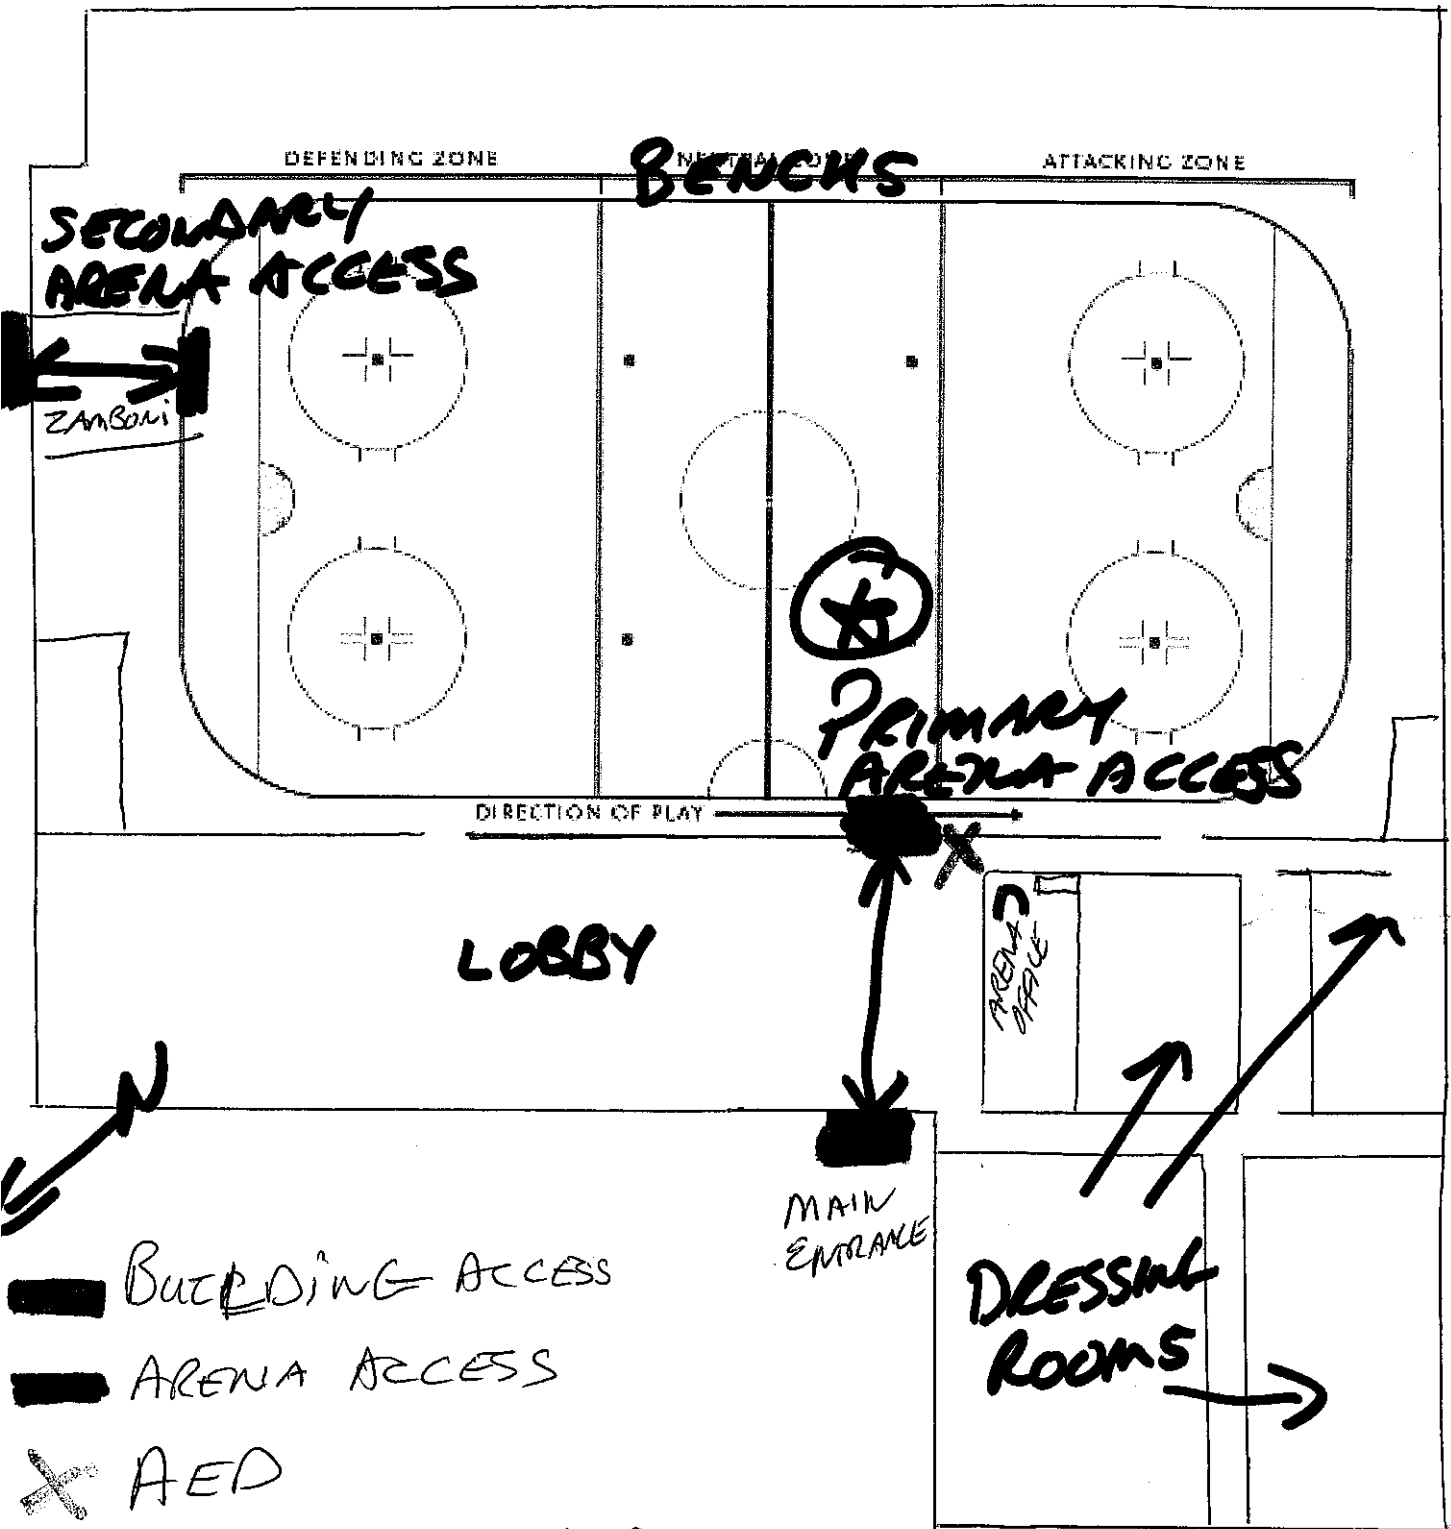

# ERA - TRI-TOWN SHIP ARENA

(519) 264-2824  
 STEVE PAUSETT  
 MANAGER.

TRI-TOWNSHIP ARENA  
 22647 ADELAIDE ROAD  
 MT. BRYDGES ON  
 WOL-1W0