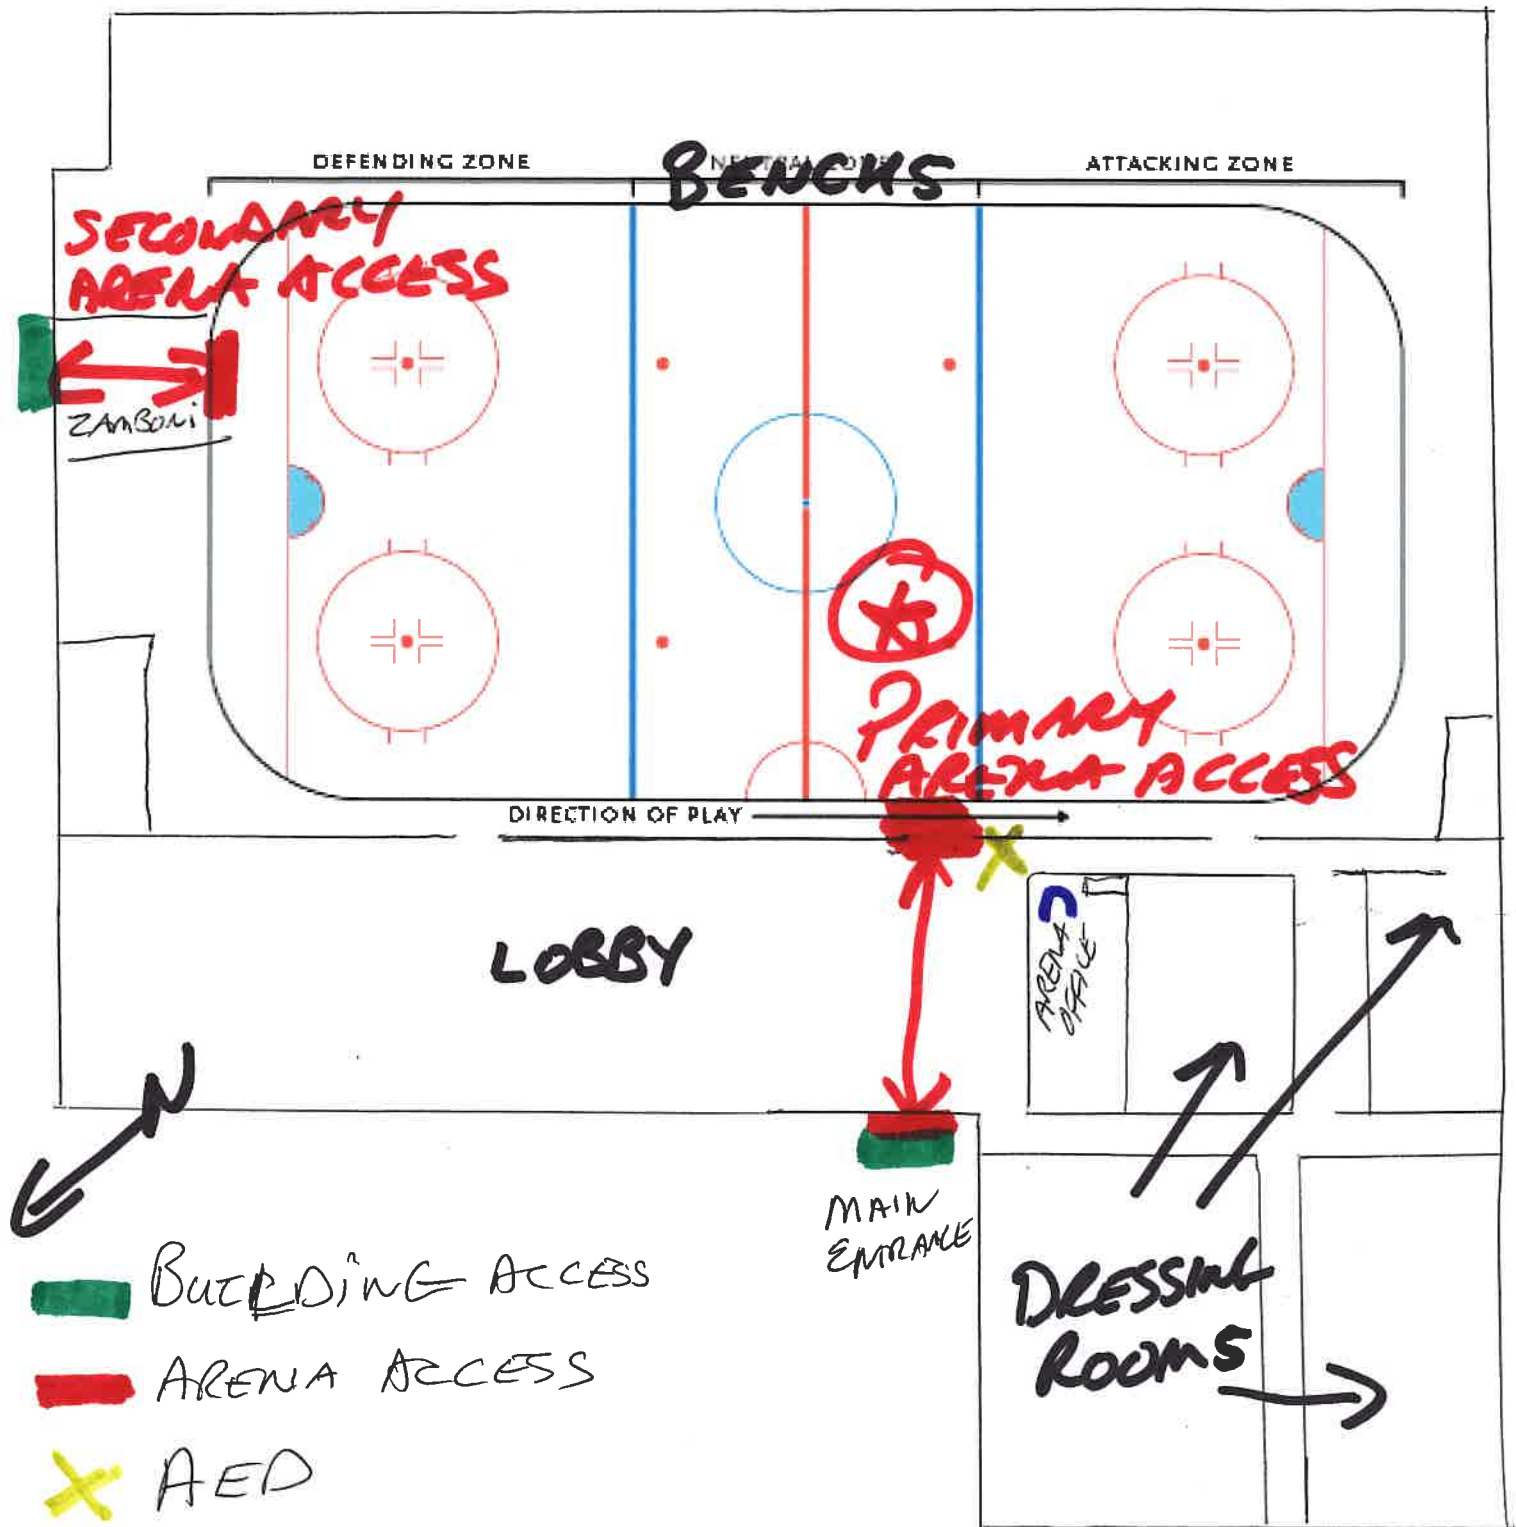

# ERP - TRI-TOWN SHIP ARENA

(519) 264-2824  
 STEVE PAUSETT  
 MANAGER.

TRI-TOWNSHIP ARENA  
 22647 ADELAIDE ROAD  
 MT. BRYDGES ON  
 WOL-1W0