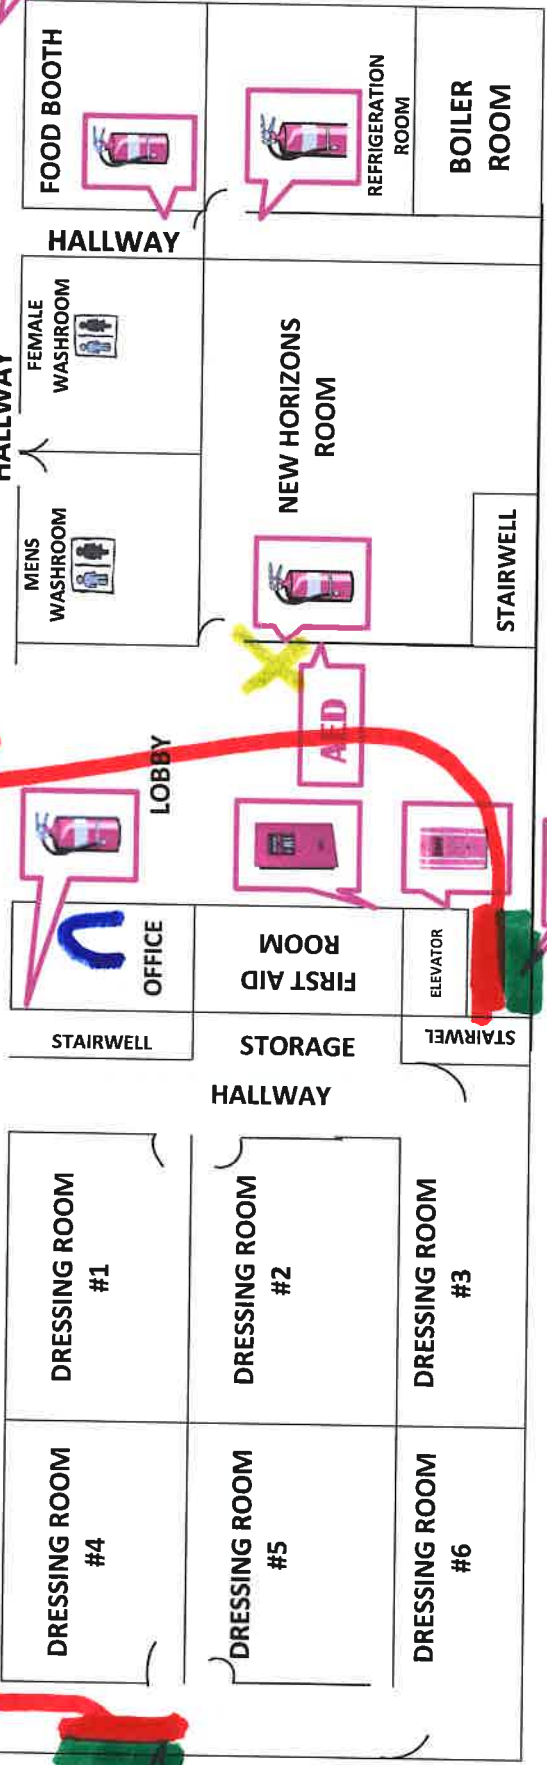

ERPA

GLENCOE DISTRICT MEMORIAL ARENA

GLENCOE MEMORIAL ARENA
138 MILL STREET
GLENCOE ON
NOL-1MO
(519) 287-2839

287-2839 N

HALLWAY

ICE SURFACE
85' X 180'

HALLWAY

ICE RESURFACER ROOM

Handwritten red text:
Plumbing
Plumbing
Plumbing

138 MILL STREET

LEGEND -
█ Bussing Access
█ Paramedic Access
X AED
↗ PHONE